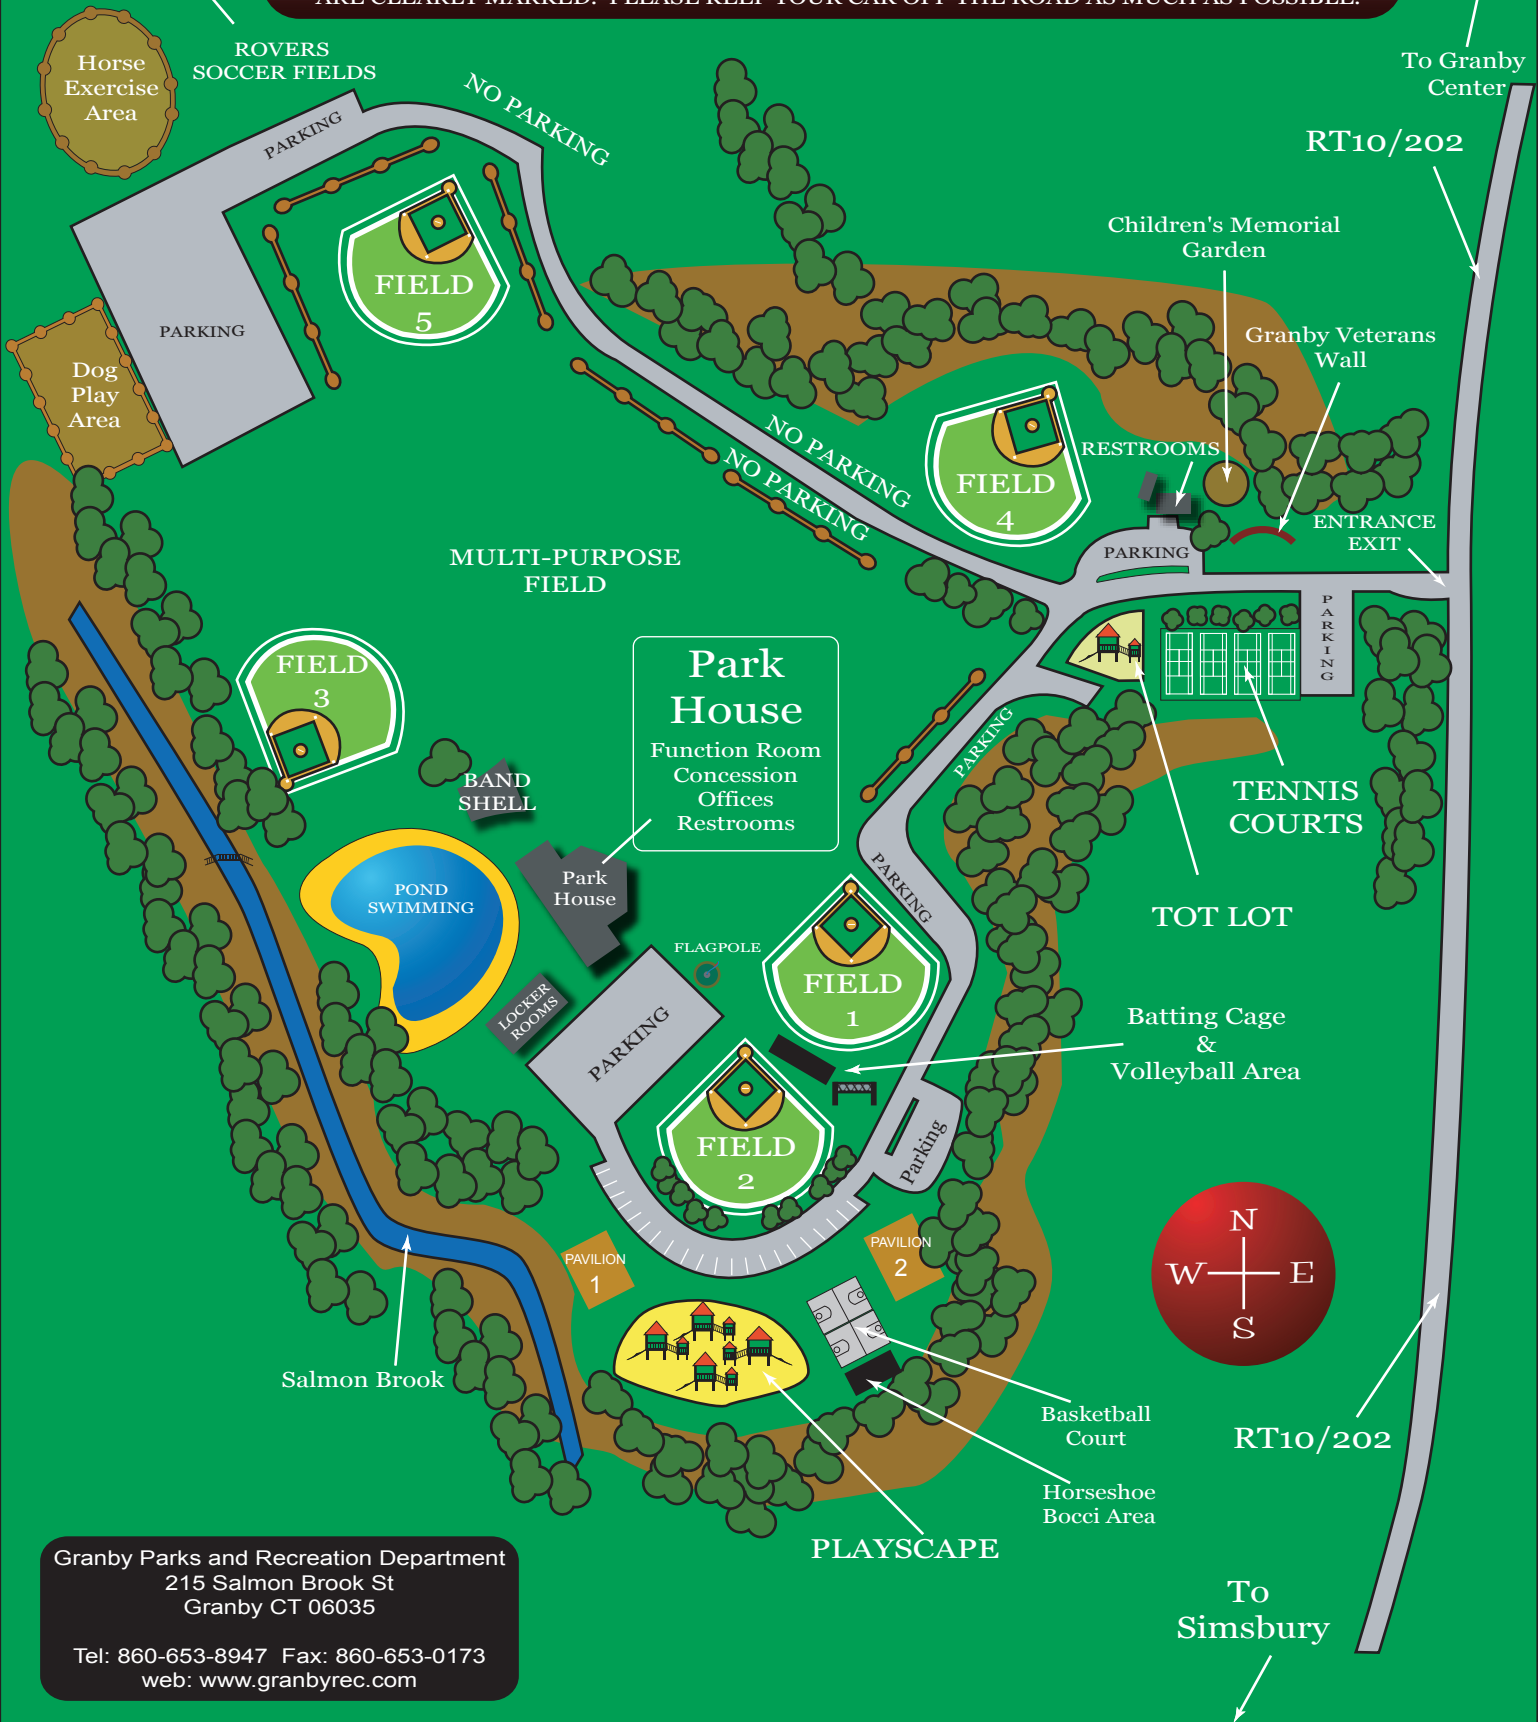

SALMON BROOK PARK

GRANBY CONNECTICUT

PARKING IS PERMITTED ALONG SOME ROADWAYS IN THE PARK ONLY. NO PARKING AREAS ARE CLEARLY MARKED. PLEASE KEEP YOUR CAR OFF THE ROAD AS MUCH AS POSSIBLE.

Granby Parks and Recreation Department
 215 Salmon Brook St
 Granby CT 06035
 Tel: 860-653-8947 Fax: 860-653-0173
 web: www.granbyrec.com